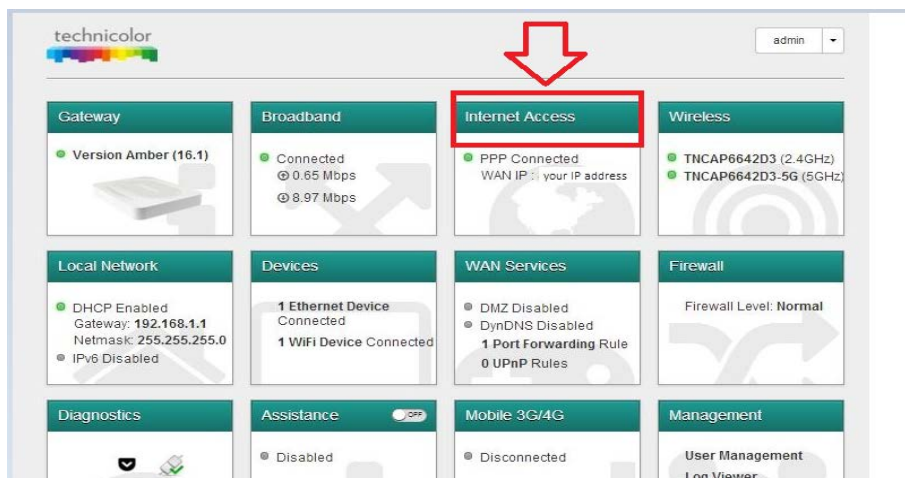

3- Username : X123456@idm.net.lb / Password : XXXXXX